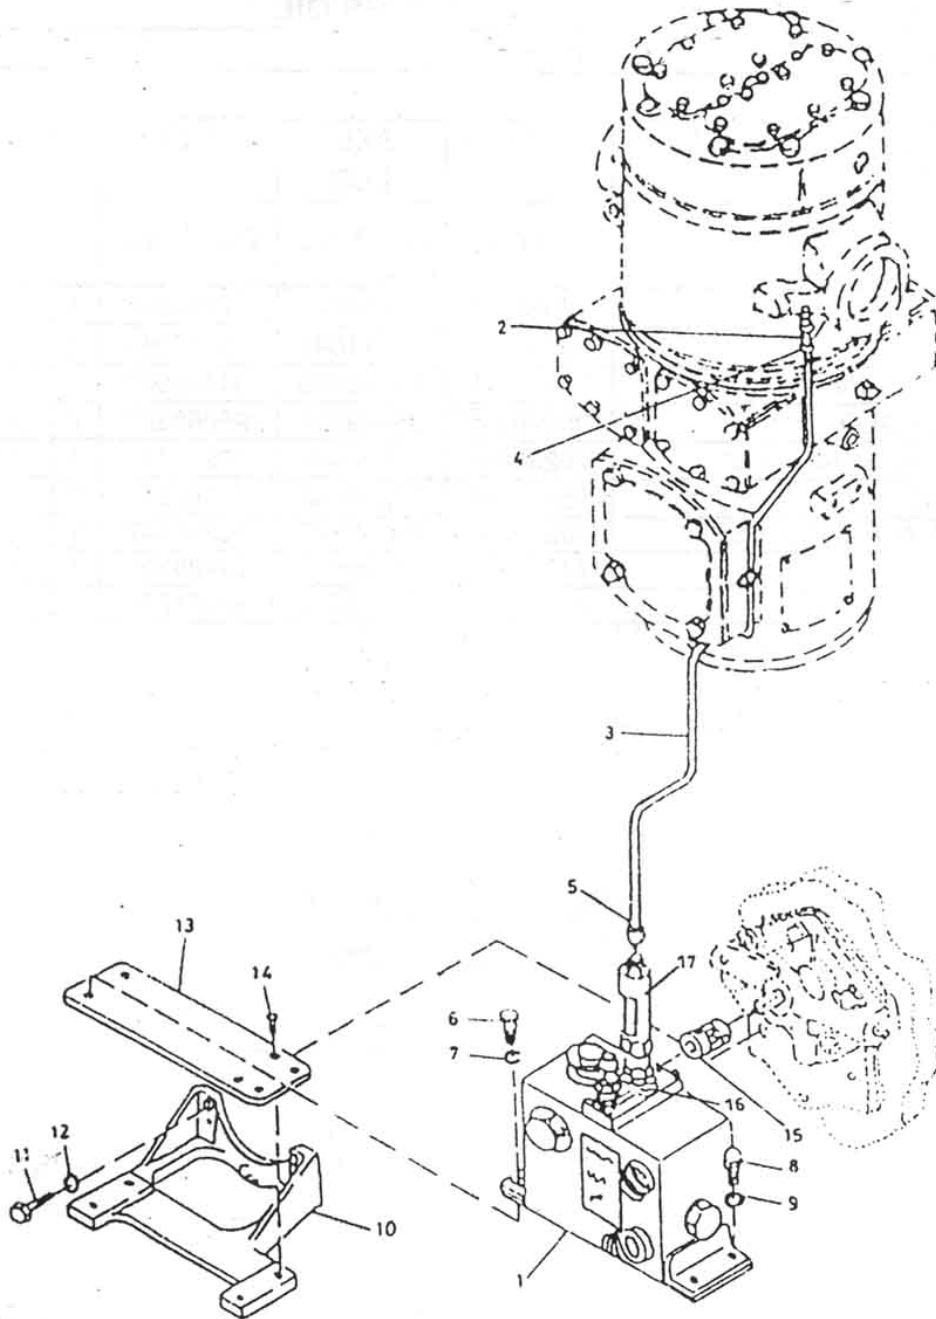

26. ASSEMBLY LUBRICATOR 1 FEED - MODEL 9.5 x 5 LUB **PFC**® Parts For Compressor

All manufacturer's names, numbers, photos, product description and/or part numbers are used for reference purposes only & it is not implied that any part listed is the product of these manufacturers. Since Approvement are made from time to time, the illustration and specifications are subject to change without notice.

26. ASSEMBLY LUBRICATOR 1 FEED - MODEL 9.5 x 5 LUB

No.	Description	Ref Part No.	QTY
1	Lubricator 1 Feed	37045994	1
2	Valve Check Angle	37026218	1
3	Tube 1/4"	70387246	10
4	Connector Male 1/4" X 1/8"	70219647	1
5	Connector Male 1/4" X 1/8"	70219647	1
6	Screw Cap Hex 3/8" X 1" H.T.	95035333	2
7	Washer Spring 3/8"	95081857	2
8	Screw Cap Hex Head 3/8" X 3/4"	95103743IM	2
9	Washer Spring 3/8"	95081857	2
10	Bracket Lubricator	30180541	1
11	Bolt Hex Head 7/16" X 1"	95104006	3
12	Washer Spring 7/16"	95081865	3
13	Strip Bracket Adapter	31538556	1
14	Screw Machine 3/8" X 5/8"	95051363	2
15	Coupling Flexible	30182737	1
16	Feed Pump Lubricator	30335575	1
17	Sight Unit	97086243	1